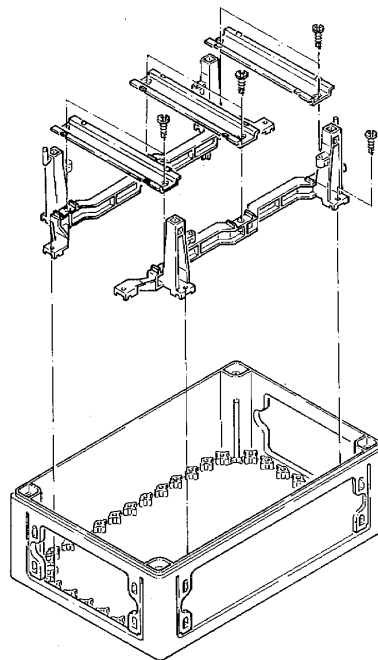

04/85 AWA45-686

TG44

TG43

TG23

Emergency On Call Service: Local representative (<http://www.eaton.com/moeller/aftersales>) or +49 (0) 180 5 223822 (de, en)