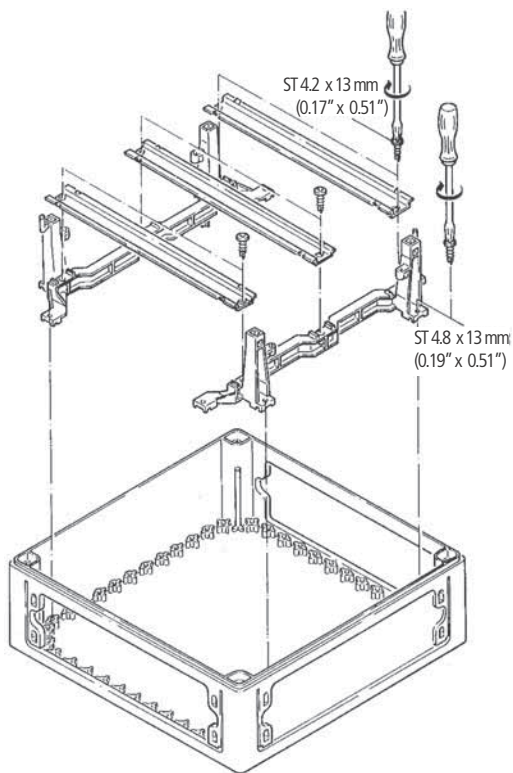

04/85 AWA45-686

TG44

TG43

TG23

Emergency On Call Service: Local representative (<http://www.eaton.com/moeller/aftersales>) or +49 (0) 180 5 223822 (de, en)